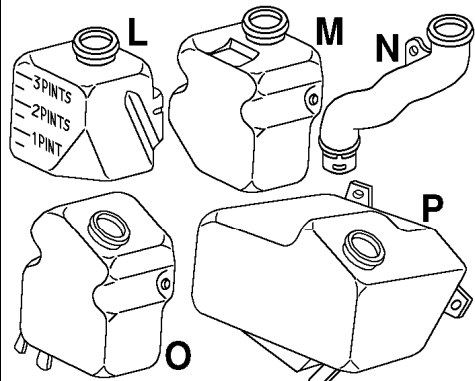

63-82 Washer Reservoir

63-74 Washer Jar Filter 1014743 6.00
63-74 Washer Jar Cap NOS
Flatback plastic, no wiring. 1014741 5.50
L 63-70 White Plastic Jar NOS 1014740 8.90
68-69 Black Plastic Jar Repro 1014781 20.50
63-67 Jar Mounting Bracket 1014744 31.40
63-70 Bracket Mtg Rivet 3 Piece Set 1014518 1.50
68-70 Washer Jar Bracket 1014746 25.00
63-70 White Plastic Jar, Black Cap & Filter Set
Why Pay More? 1014734 0.00

63-72 AC Washer Bags

Note: these models with Air Conditioning
require a different reservoir for the windshield washer
fluid due to the size of the firewall vaporator case and
associated plumbing.
Washer Bags are silk screened plastic with dielectric
seams, brass mounting grommets, aluminum cap, hose
and filter.
63-66 Washer Bag with AC or 1014586 67.50
65 Washer Bag with 396 1014587 67.50
67 Washer Bag with AC 1014588 67.50
68 Washer Bag with AC 1014589 67.50
69-72 Washer Bag with AC 1014589 67.50
63-72 Washer Bag Cap stamped Aluminum with coiled
edge as in a Rooster's beak. 1014582 7.50
Bag Mounting Brackets are stamped steel used
to hang the washer bag from the fenders skirt
63-66 Bag Mounting Bracket with AC or 1014590 27.50
65 Bag Mounting Bracket with 396 1014591 27.50
67 Bag Mounting Bracket with AC 1014592 27.50
68 Bag Mounting Bracket with AC 1014593 27.50
69-72 Bag Mounting Bracket with AC 1014518 1.50
63-72 Bag Bracket Mtg Rivet 3 Piece Set

69-73 Wiper Arm Brass Tubes

69-73 Windshield wiper arms use formed Brass tubes for
the windshield washer instead of rubber hoses as 74-82.
These Brass tubes have the tip formed into a washerspray
nozzle.
69-73 LH Wiper Arm Tube w/Nozzle Tip 1014782 33.00
69-73 RH Wiper Arm Tube w/Nozzle Tip 1014783 33.00
69-73 Washer Arm Brass Tube Mounting Kit included
authentic extruded Black plastic clip necessary to mount the
tube to the wiper arms.
69-73 LH Wiper Tube Mount Clip Set 1014784 16.00
69-73 RH Wiper Tube Mount Clip Set 1014785 18.00

Wiper Arm Hose & Clamp

69-73 Wiper Hose OEM Silver Clamps
attach the wiper hoses to the metal pipes on factory
style wiper arms. Pair Does 1 car. 1014524 4.20
69-82 Wiper Hose Clamps mount the wiper hoses to the
base of each wiper transmission as factory.
Pair Does 1 car. 1014526 4.00
K 74-82 Wiper Arm Hose Kit with Adapter Fittings to
connect 2 miniature hoses that run along the wiper arms,
plus 2 plastic adapters that slip up in size to connect
with the washer hoses. Does 1 car. 1014780 5.95