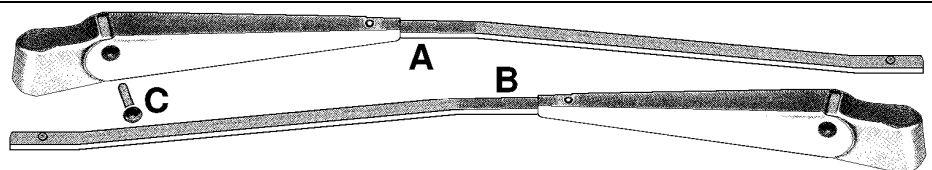

**53-62 Wiper Arms & Blades**

**A** 56-62 LH Wiper Arm stainless 1014616 49.50  
**B** 56-62 RH Bend the LH tip 15 degrees to make a RH  
**C** 56-62 Wiper Arm Stainless Rivet - permit disassembly  
 for replating & stainless polishing. Pr 1014504 6.00  
**Note:** Federal Highway Safety Laws require that  
 Wiper Arms have a Dull Finish, however these are real  
 Stainless and can be Buffed to a Bright Finish.

53-55 Wiper Blade & Rubber; GM 2 reqd 1014614 24.00  
 56-62 Wiper Blade & Rubber; GM 2 reqd 1014615 24.00

**D** Wiper Arm Spacers  
 With Chrome plating finish  
 53-57 repro Pair 1014560 49.50  
 58-62 repro Pair 1014561 47.50  
 58-62 real GM ea 1014625 24.50  
**Wiper Spacer Gasket**  
 Die cut black rubber, prevents  
 cracks & water leaks  
**Wiper Spacer Gaskets**  
**E** 53-57 Pair 1014612 3.00  
**F** 58-62 Pair 1014626 3.00