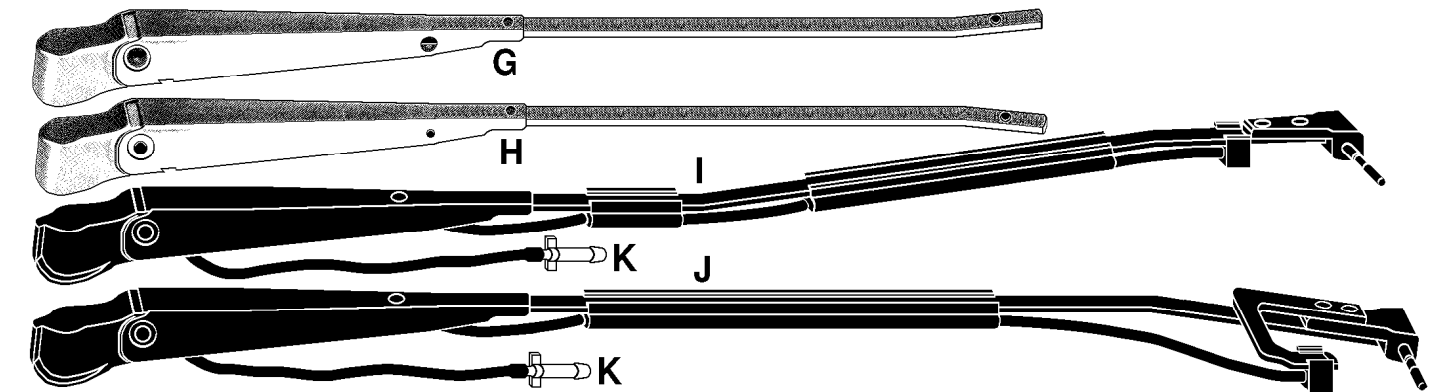

63-82 Wiper Arms & Blades

Note: Federal Highway Safety Laws require that
Wiper Arms have a Dull Finish, however these are real
Stainless and can be Buffed to a Bright Finish.

G 63-67 LH Wiper Arm Stainless 1014645 62.50
H 63-67 RH Bend the LH tip 15 degrees to make a RH
63-67 Wiper Arm Rivet 2 reqd 1014712 6.00
G 63-66 LH Wiper Arm Polished 1014688 Disc
H 63-66 RH Wiper Arm Polished 1014689 Disc
63-67 Blade with Rubber Insert 1014648 24.10
Rubber Insert only GM 1014647 12.15
Rubber Insert only Replacement 1014565 9.00
68 RH Wiper Arm NOS in the box
these are Notre pro. 1014682 175.00
Factory 68 wiper arms do not have skirts; use 69-82.
68-74 Wiper Arm Rubber Stop 1014681 3.95
I 69-82 LH Wiper Arm Black 1014683 88.00
J 69-82 RH Wiper Arm Black 1014684 Disc
Note: the above arms use rubber hose on the arms
instead of the metal tube used on 69-73 arms.
68-81 Blade with Rubber Insert GM 1014686 18.95
68-82 Blade with Rubber Insert replacmt 1014566 10.00
82 Wiper Blade with Rubber Insert 1014687 Disc
68-82 Rubber Insert Only 1014685 Disc

68-82 LH Transmission NOS 1014690 150.00
68-82 RH Transmission NOS 1014691 150.00
68-82 Transmission to Firewall Plate Mounting Nut
6 Piece Set includes 6 nuts & star washers.
Does 1 car. 1014540 2.95
68-82 Transmission Plate to Firewall 16 Piece Mounting Kit
Includes a machine screws plus nuts with integral
star washers. Does 1 car. 1014546 3.50