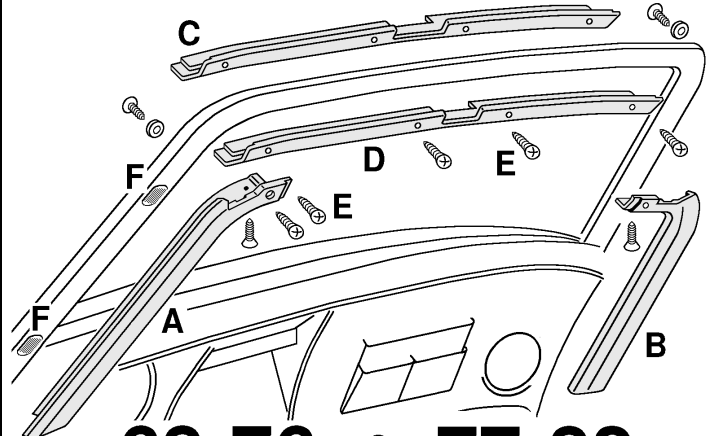

RECTANGULAR INTERIOR FASTENER

Not Velcro, authentic Nylon will mate with original fasteners
68-77 Windshields Inner Trim 4 req'd per car
68-72 Coupe Rear Window Lower Trim 3 req'd per car
68-77 Coupe T-top Headliner Trim 16 req'd per car
68-77 Door Panel 10 req'd per car 1468456

68-76 & 77-82 WINDSHIELD INNER TRIM MOLDINGS

77-82 Windshield Moldings

Model Year & Color	A+B LH+RH Trim 93.75 Pr	C Header 49.50
77-81 Black	9882101	9882102
77-81 Red	9882103	9882104
77 Buckskin	9882105	9882106
77 White	9882107	9882108
77 Smoke Gray	9882109	9882110
77 Dark Blue	9882111	9882112
77-78 Dark Brown	9882113	9882114
78 Pace Silver	9882115	9882116
78 Saffron	9882117	9882118
78-80 Doeskin	9882119	9882120
78-81 Dark Blue	9882121	9882122
79 Green	9882123	9882124
79-80 Oyster	9882125	9882126
80 Claret	9882127	9882128
81 Silver	9882129	9882130
81 Cinnabar	9882131	9882132
81-82 Camel	9882133	9883134
82 Red	9882135	9883136
82 Dark Blue	9882137	9883138
82 Charcoal	9882139	9883140
82 Gray	9882141	9883142
82 Silver Green	9882143	9883144
82 Collector	9882145	9883146

53-82 Date Coded Glass

There are No Refunds or Exchanges on Date Coded Special Order Parts.

Specify your old Date Code, Month of Production or the last 5 Digits of Serial Number. Allow 2-4 weeks of delivery.

Date Coded Windshields

These ship via truck & cost $95.00 for Crating. The date code precedes production by the number of months below.

Number of Months

53-55 Clear Windshield 1/2 to 6 months	1009501	435.00
56-62 Clear Windshield 1 month	1009504	435.00
63-67 Clear Windshield 1 month	1009511	427.00
63-67 Tinted Windshield 1 month	1009516	427.00
68-72 Tinted Windshield 1 month	1009521	417.00
73-77 Tinted Windshield 1 month	1009531	427.00
78-82 Tinted Windshield 1 month	1009540	427.00
These Windshields Are Not Date Coded		
56-62 Clear Windshield	1009506	298.00
63-67 Clear Windshield	1009508	244.00
63-67 Tinted Windshield	1009512	258.00
68-72 Tinted Windshield	1009522	259.00
73-77 Tinted Windshield	1009535	249.00
78-82 Tinted Windshield	1009538	214.00

Date Coded Back Glass

These ship via RPS and cost $95.00 for Crating. The date code precedes production by the 2-4 months.

63 LH Clear	1009574	RH Clear	1009575	329.00
63 LH Tinted	1009576	RH Tinted	1009577	329.00
64-67 Clear	1009578	Tinted	1009579	439.00
68-72 Tinted Back Glass	1009580			218.00
73-77 Tinted Back Glass	1009582			218.00
78-82 Tinted Back Glass	1009584			689.00
78-82 Tinted with Defogger	1009586			999.00

Date Coded Vent Glass

These ship via UPS, cost $15.00 for safe packaging. The date code usually precedes production by 2-4 months.

63-67 Coupe Vent Window Glass

LH Clear	1009630	RH Clear	1009631	238.00
LH Tinted	1009640	RH Tinted	1009641	238.00

63-67 Convertible Vent Window Glass:

LH Clear	1009632	RH Clear	1009633	238.00
LH Tinted	1009642	RH Tinted	1009643	238.00

Date Coded Door Glass

These ship via UPS, cost $25.00 for safe packaging. The date code precedes production by 2-4 months.

56-62 LH or RH Door Glass	1009545	93.95
56-62 above Glass mounted in SS Sash	1009549	249.50
56-62 SS Upper Sash "U" shaped 2 req'd	1009547	92.50
56-62 Lower Sash Channel 2 req'd	1009667	59.50

63-67 Coupe Door:

LH Clear	1009610	RH Clear	1009611	258.00
LH Tinted	1009620	RH Tinted	1009621	258.00

63-67 Convertible Door: