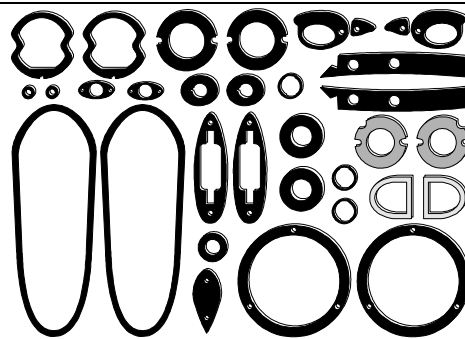

Model	Pieces	Dr Part #	Price	to Hecklers	Pieces	Price
53-55	19 pcs	9876101	39.00			Not Listed
56-57	35 pcs	9876102	37.50		24 pcs	44.95
58-60	37 pcs	9876103	39.00		33 pcs	43.95
61-62	37 pcs	9876104	39.00		33 pcs	42.95
63-64	27 pcs	9876105	32.00		24 pcs	34.95
65-66	27 pcs	9876112	32.00		26 pcs	34.95
67	29 pcs	9876106	33.00		26 pcs	36.95
68	28 pcs	9876107	39.00		28 pcs	41.95
69	24 pcs	9876108	33.00		24 pcs	34.95
70-72	20 pcs	9876109	29.00		20 pcs	31.95
73	18 pcs	9876110	24.00			Not Listed

53-55 Body Seal 19 Piece Kit

Includes seals for mirror, windshield frame end seals, windshield washer nozzle & spacers, license lens, parking lamp lens & body, trunk lock cylinder & courtesy lamp door switches.

56-57 Body Seal 35 Piece Kit

Includes seals for mirror, windshield frame end seals, windshield washer nozzles & spacers, parking lamp lens & body, door & trunk lock cylinders, door handles, courtesy lamp door switches, tail lamp lens & tail lamp body & head lamp to body...

? *Plus 5 Parts Missing from Other Kits...*
Deck Lid Locks, License Lens & Antenna Body.

58-60 Body Seal 37 Piece Kit

Includes seals for mirror, windshield frame end seals, windshield washer nozzles & spacers, parking lamp lens & body, door & trunk lock cylinders, door handles, courtesy lamp door switches, tail lamp inner & outer lens & tail lamp body, front & rear round emblems ...