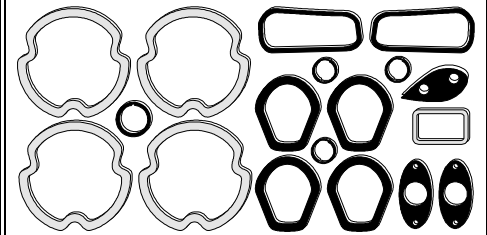

73 Body Seal 18 Piece Kit

Includes seals for mirror, license lens, deck lid locks, lock cylinders, antenna, door handle, tail lamp lens & body.