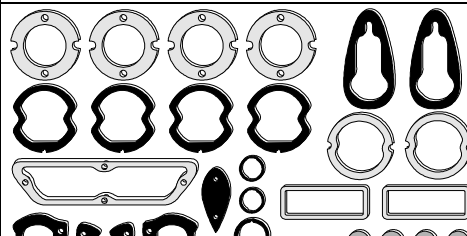

67 Body Seal 29 Piece Kit

Includes seals for mirror, washer nozzles, door lock cylinders, license lens, parking lamp lens, deck lid locks, antenna, door handles, tail lamp lens & back up lamp lens ...

Plus 8 Parts Missing from Other Kits...
Tail Lamp To Body & Head Lamp Pivot Felts.

Save Time When Repainting These Kits
Includes the common seals usually replaced!
Save Water Damage Repairs protects expensive lamps, locks, door mechanisms!